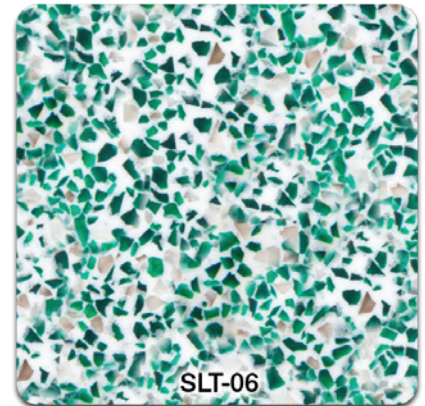

SLT COLORS

Custom colors available upon request. Additional costs may apply. *We do our best to ensure that our color swatches are as true to color as possible. The color swatches shown on this page are intended as a guide only. If an exact color match is required, please ask for a sample.

These SLT color samples have a base color of white. You may choose any Standard color as the base color.

STANDARD COLORS