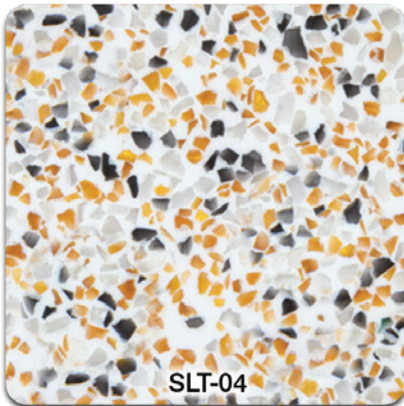

SLT COLORS

Custom colors available upon request. Additional costs may apply. *We do our best to ensure that our color swatches are as true to color as possible. The color swatches shown on this page are intended as a guide only. If an exact color match is required, please ask for a sample.

These SLT color samples have a base color of white. You may choose any Standard color as the base color.

STANDARD COLORS