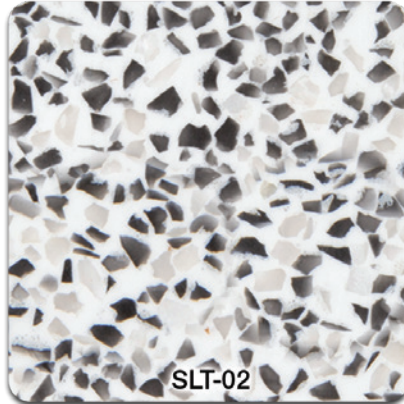

SLT COLORS

Custom colors available upon request. Additional costs may apply. *We do our best to ensure that our color swatches are as true to color as possible. The color swatches shown on this page are intended as a guide only. If an exact color match is required, please ask for a sample.

These SLT color samples have a base color of white. You may choose any Standard color as the base color.

STANDARD COLORS