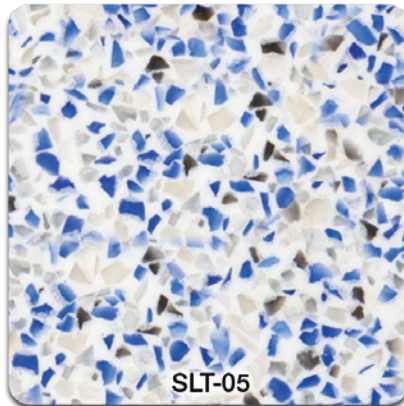

SLT COLORS

Custom colors available upon request. Additional costs may apply. *We do our best to ensure that our color swatches are as true to color as possible. The color swatches shown on this page are intended as a guide only. If an exact color match is required, please ask for a sample.

These SLT color samples have a base color of white. You may choose any Standard color as the base color.

STANDARD COLORS