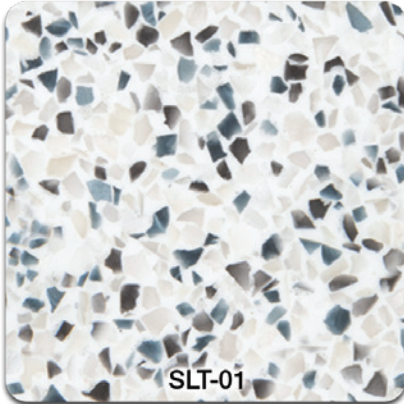

SLT COLORS

Custom colors available upon request. Additional costs may apply. *We do our best to ensure that our color swatches are as true to color as possible. The color swatches shown on this page are intended as a guide only. If an exact color match is required, please ask for a sample.

These SLT color samples have a base color of white. You may choose any Standard color as the base color.

STANDARD COLORS